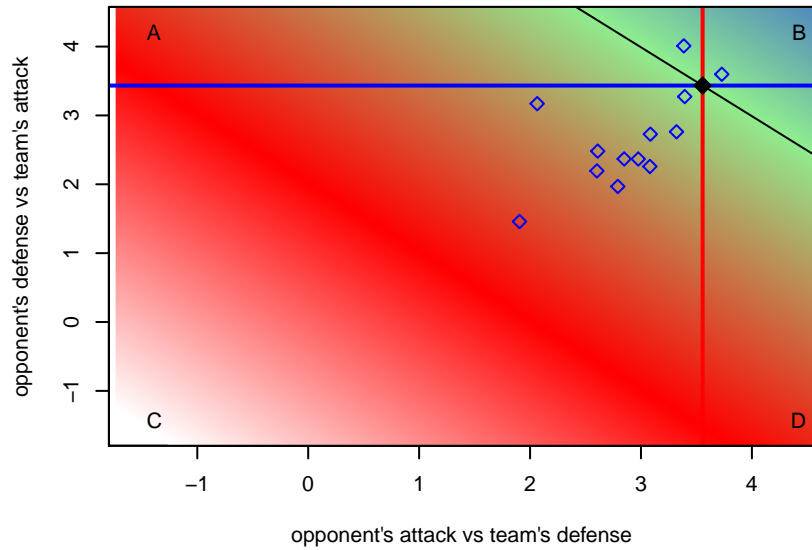

Venues played:

2015 Sporting Invitational U-15 Premier EvoSp
 2015 Monarcas Champions Cup Super Group I
 2015 Surf College Showcase Seaside Showcas

San Jose Earthquakes East Valley Blue B00
 Dots are actual minus expected GF (blue circles) and GA (red triangles).
 Blue line is smoothed change in attack strength. Red is smoothed change in defense strength.

**attack and defense variance (black dot)
relative to other teams
and top 10 in region**

**attack and defense rating
relative to others at age
and all opponents in last 13 months**

**attack and defense rating
relative to others at age
and all opponents in last 13 months**

Performance relative to 13 month average

Performance relative to 13 month average

Distribution of opponents
 Red = Lose zone, Blue = Win zone, Green = Even
 Black line separates win/lose zones

lot. A=Neither has attack advantage, B=Opponent has both attack and defense advantage, C=Opponent has both attack and defense disadvantage, D=Both have