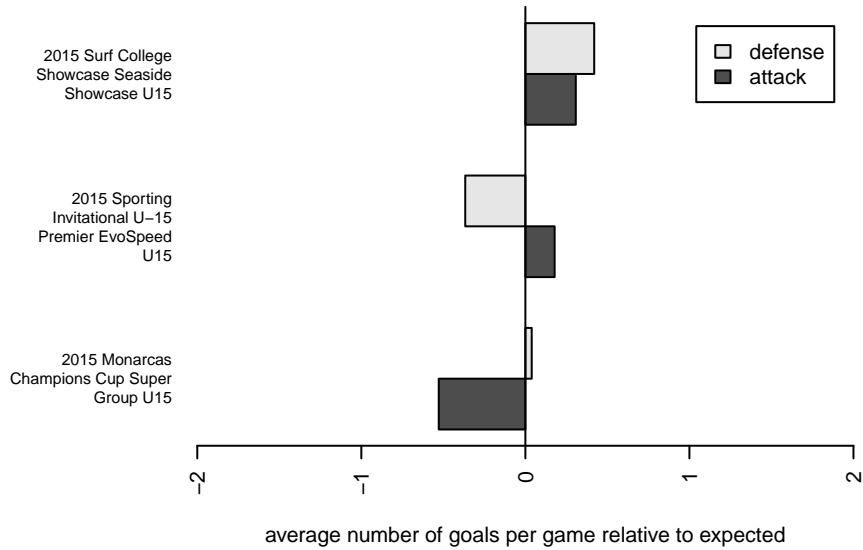

Venues played:

2015 Sporting Invitational U-15 Premier EvoSp
 2015 Monarcas Champions Cup Super Group I
 2015 Surf College Showcase Seaside Showcas

San Jose Earthquakes East Valley Blue B00
 Dots are actual minus expected GF (blue circles) and GA (red triangles).
 Blue line is smoothed change in attack strength. Red is smoothed change in defense strength.

**attack and defense variance (black dot)
relative to other teams
and top 10 in region**

**attack and defense rating
relative to others at age
and all opponents in last 13 months**

**attack and defense rating
relative to others at age
and all opponents in last 13 months**

Performance relative to 13 month average

Performance relative to 13 month average

Distribution of opponents
 Red = Lose zone, Blue = Win zone, Green = Even
 Black line separates win/lose zones

lot. A=Neither has attack advantage, B=Opponent has both attack and defense advantage, C=Opponent has both attack and defense disadvantage, D=Both have